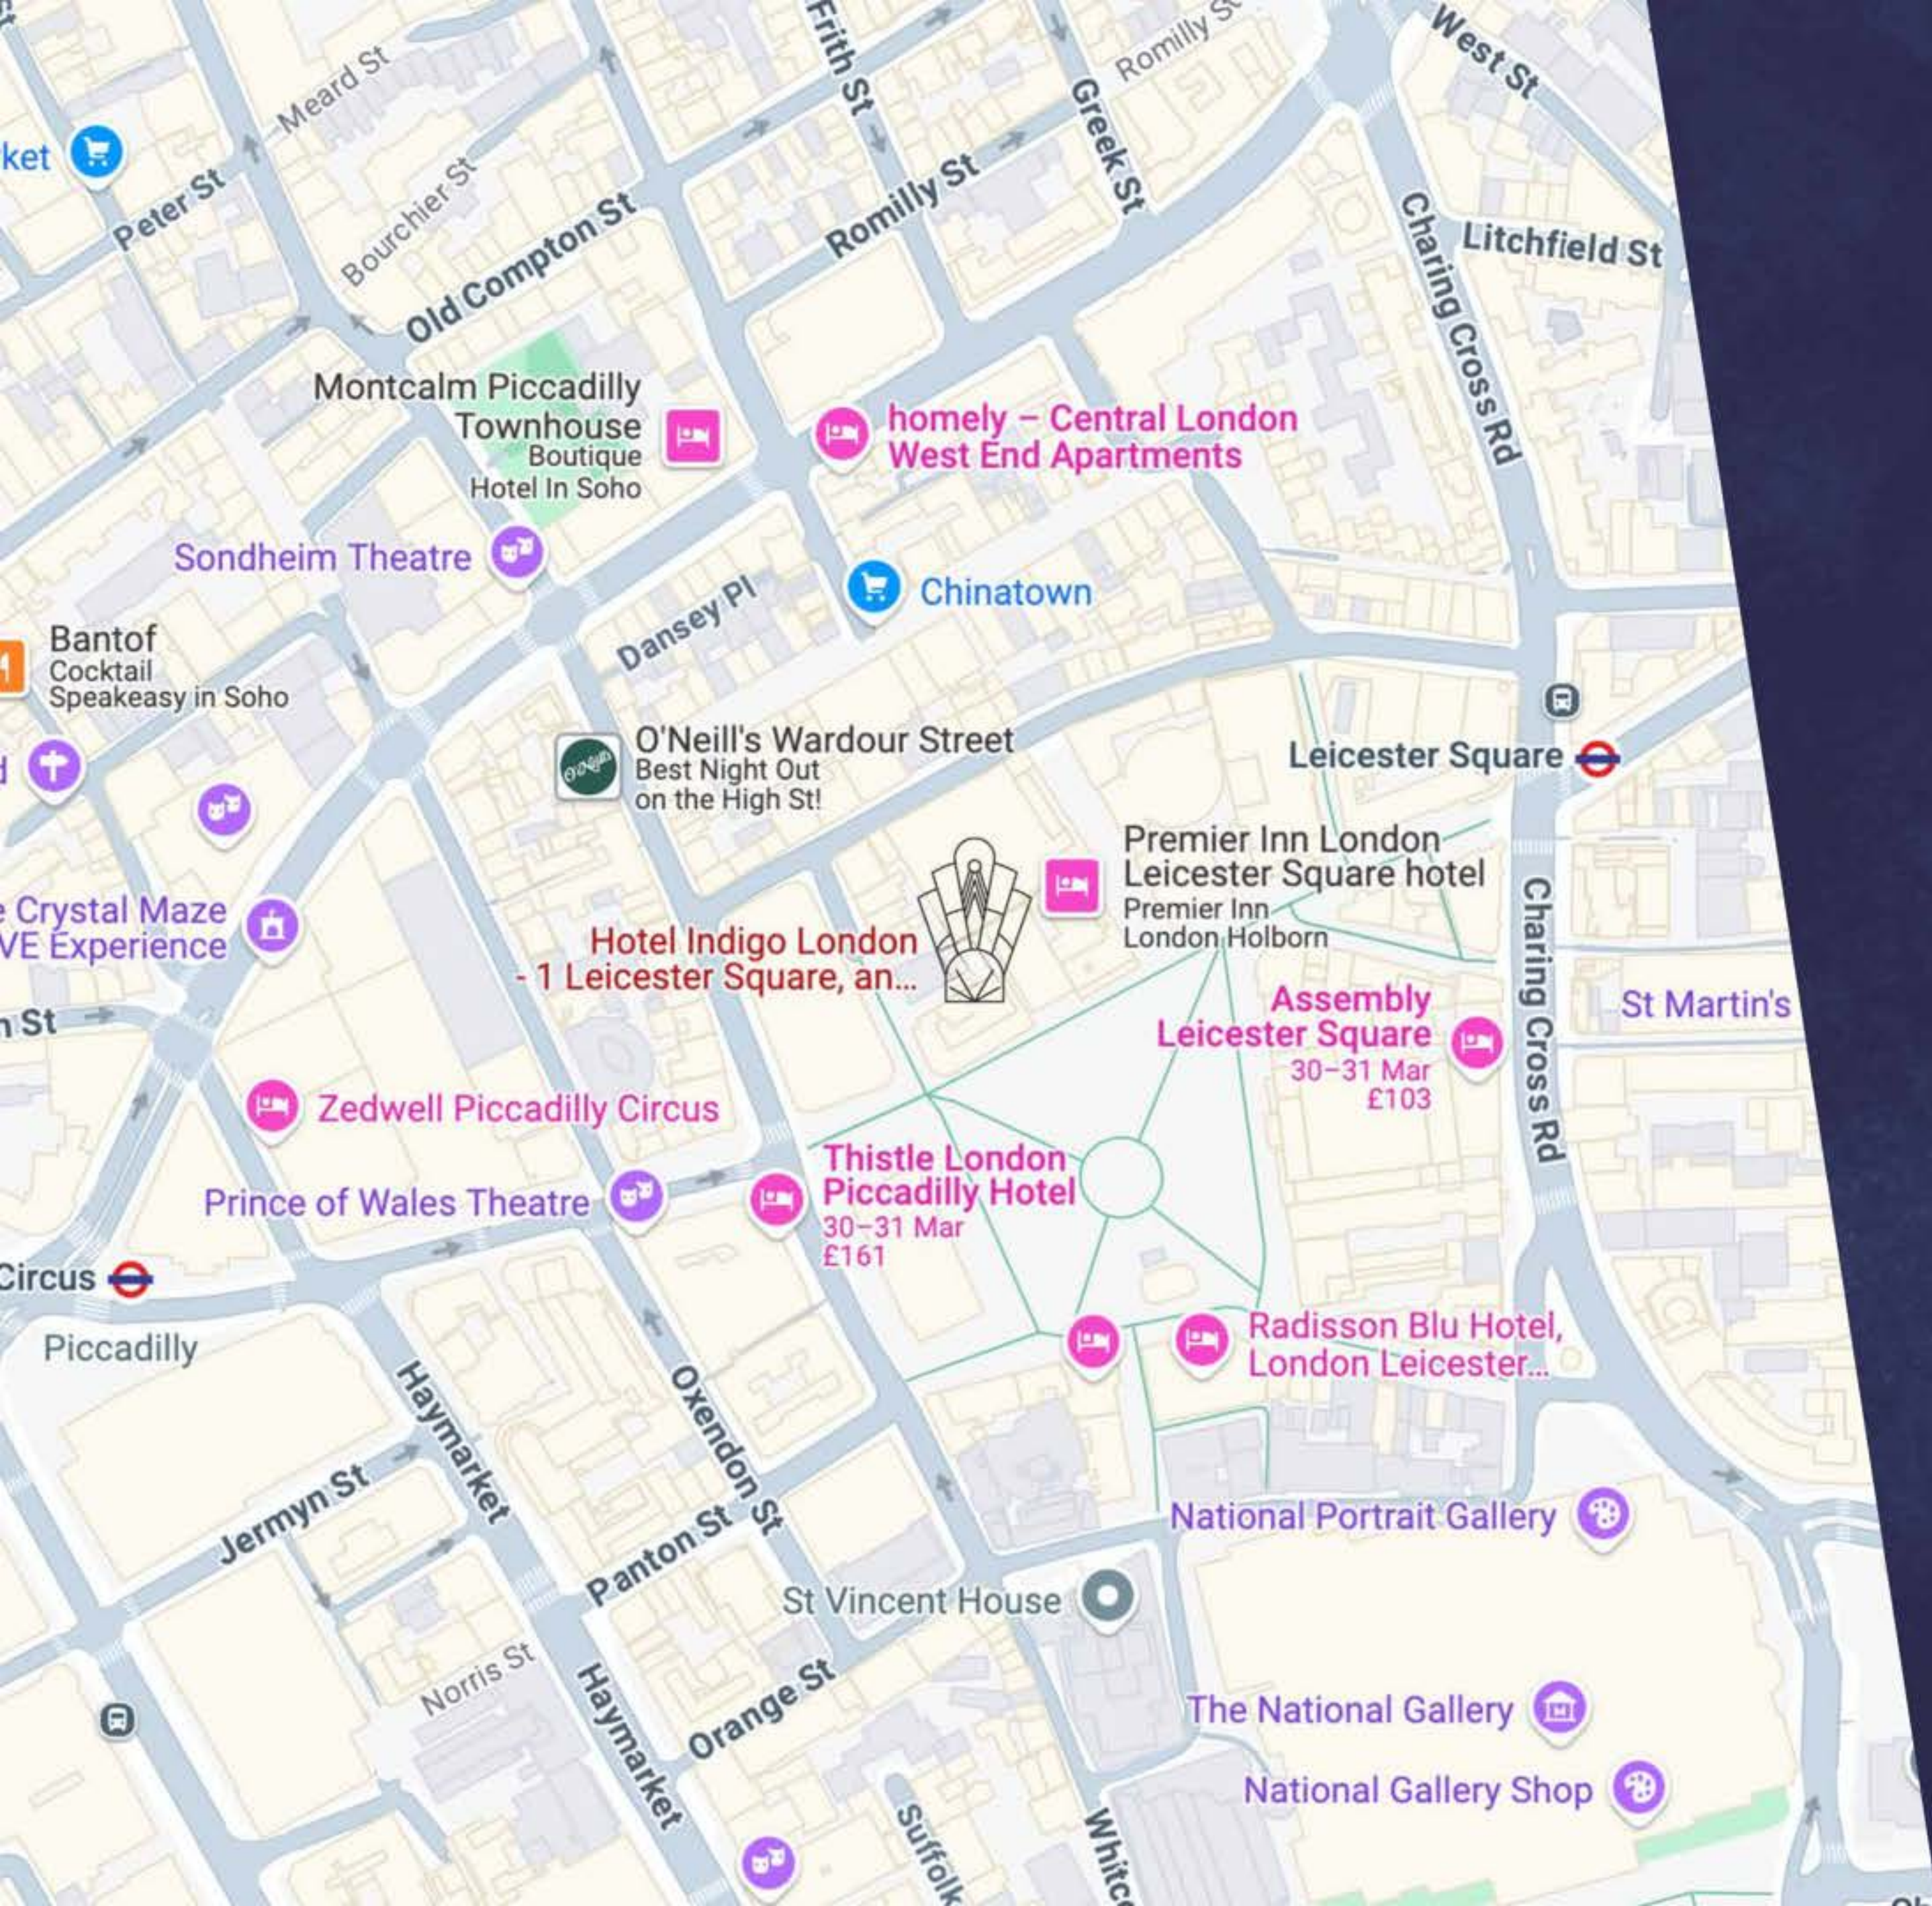

LEICESTER SQUARE
ROOFTOP · BAR · RESTAURANT

ADDRESS

9th Floor
Hotel Indigo
1 Leicester Square
London
WC2H 7NA

CONTACT US

✉ reservations@leicestersquarerooftop.com

☎ +447352322468

📷 [lsgrooftop](https://www.instagram.com/lsgrooftop)